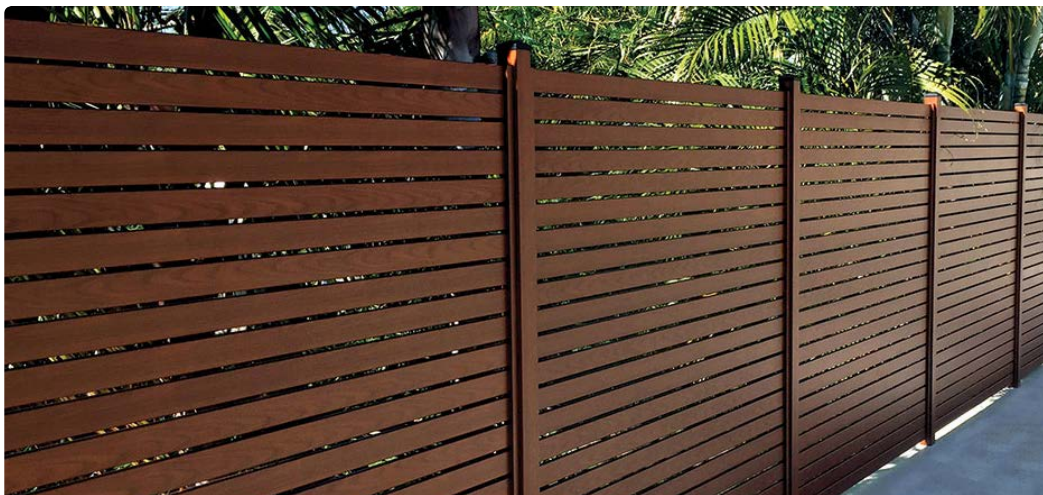

ALUMAWOOD

ALUMINIUM SCREENING

INTERPON UNDERCOAT • ITALIAN IMAGE FILM
WESTERN RED CEDAR OR KWILA/MERBAU FINISH

Glass Outlet's focus is to supply the trade with the absolute best quality products at the best prices. Traditionally imaged aluminium has been sold in the market at a price point that restricts appeal to a large portion of home owners and builders. We are excited to release our new range of imaged aluminium western red cedar with a new framing system - without compromise to quality - Interpon undercoat used on all extrusion coupled with genuine Italian image film. This new system allows for flexibility of slat spacing and ease of install - choose whether to install onsite or pre-assemble panels/gates prior to install.

65X16MM SLATS

Western red cedar & Kwila timber image
Highest quality Italian film with Akzo Nobel base coat
5800mm lengths

27X26MM SIDE FRAME

Western red cedar & Kwila timber image
Highest quality Italian film with Akzo Nobel base coat
5800mm lengths

ADVANTAGES

Concealed fixing: screws are hidden - clean finish!

Low maintenance - unlike timber screening

Cheaper than other similar systems

Install off angled posts

Adjustable slat spacing

Western Red Cedar

Kwila/Merbau

Easy installation!